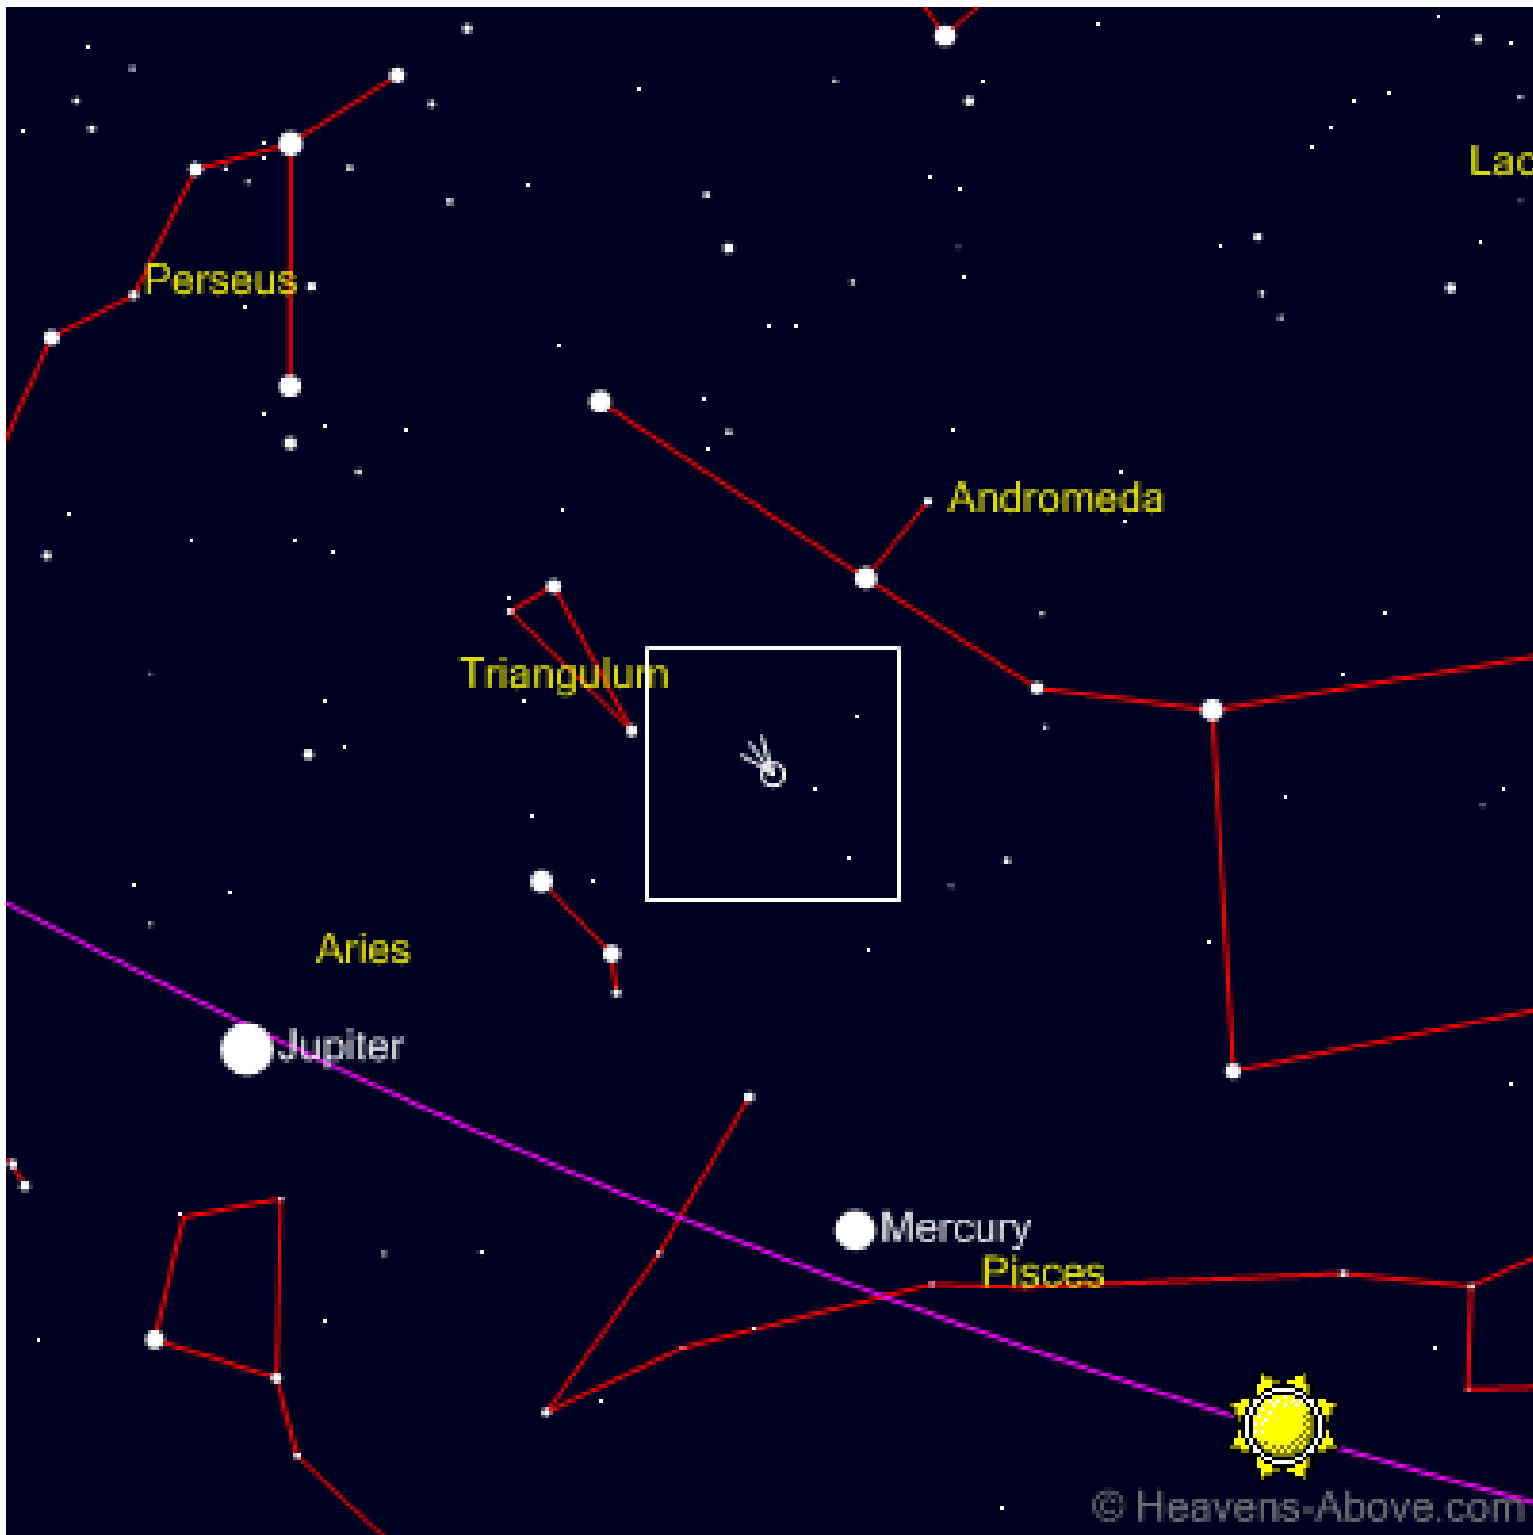

HW Observation Session

March 22, 2024

8 pm to 10 pm

HW Smoke Tree Circle

Daily events for 22 March

Event	Time	Altitude	Azimuth
Minimum altitude:	01:39	-58.9°	0°
Astronomical twilight begins:	06:13	-18.0°	78°
Nautical twilight begins:	06:41	-12.0°	82°
Civil twilight begins:	07:09	-6.0°	85°
Sunrise:	07:33	-0.8°	88°
Maximum altitude:	13:39	60.8°	180°
Sunset:	19:45	-0.8°	272°
Civil twilight ends:	20:09	-6.0°	275°
Nautical twilight ends:	20:37	-12.0°	278°
Astronomical twilight ends:	21:05	-18.0°	282°

Moon in Leo

Constellation	Leo		
Appearance			
Diameter	29.43'		
Illumination of disk	95%		
Libration in longitude	1.794°		
Libration in latitude	-4.355°		
Event	Time	Altitude	Azimuth
Sets	06:25	-0.8°	286°
Rises	17:42	-0.8°	76°
Maximum altitude	00:00	74.4°	198°
Monthly phases			
New moon	10 March 2024 04:01		
First quarter	16 March 2024 23:11		
Full moon	25 March 2024 02:00		
Last quarter	01 April 2024 22:15		
New moon	08 April 2024 13:21		

Comet 12P -Pons Brooks magnitude 5.0

8 pm HW Smoke Tree Circle Sky Map - Note Comet & Mercury early